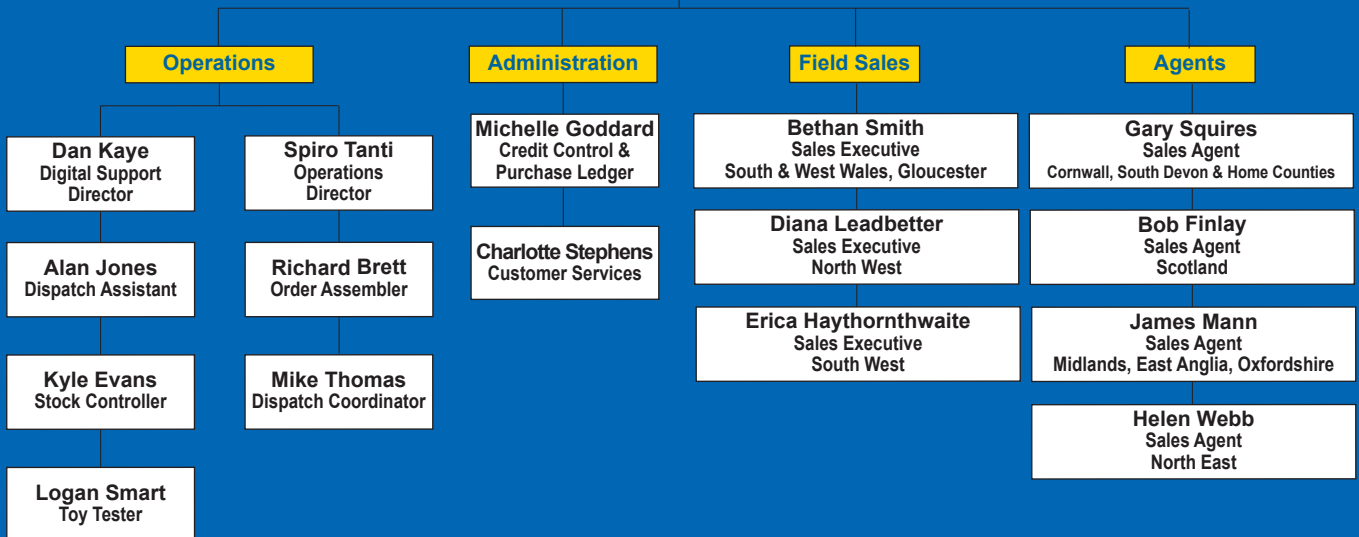

From its origin in 1985 as a regional wholesaler, Kayes of Cardiff has grown into a nationwide distributor, providing access to the largest selection of branded and character merchandise and pocket money toys to the independent trade.

The partnership with Orchard Toys and appointment as Mattel's distribution partner to selected Toymaster and AIS members, means Kayes is now able to offer increased benefits to customers. 2024 welcomes the addition of Galt to the Kayes family of prestigious brands.

Kayes works exclusively with leading brands, together with its partners to form the comprehensive portfolio distributed by the company. These include: Sohni-Wicke, Bruder, Playmonster, Halilit, Schleich, Brio, Ravensburger, Jumbo, Tomy, Casdon, Winning Moves, Basic Fun, Curious Universe and Infantino.

Established characters include: Thomas the Tank Engine, Peppa Pig, Bing and Hey Duggee along with leading product categories such as Lamaze, Britains Farm and Fisher Price form part of the selection that Kayes offer.

Kayes flexible operation, offering minimum quantities of large ranges make us an ideal one stop shop for the independent retailer. Our wide selection of quality toys are ideal for Santa's Grotto's gifts.

Kayes was awarded Wholesaler/Distributor of the Year at the Progressive Preschool 2022 awards and was a shortlisted finalist in 2023. This success wouldn't be possible without the continued and valued support from their customers and suppliers.